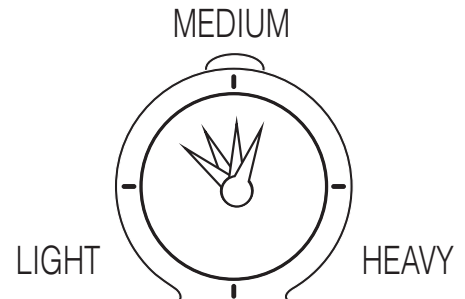

 METRO DETROIT CHEVY DEALERS

Name

COREY VETTE

Logo

Transmission

4-SPEED  
MANUAL

Weight Class

TOO FAST  
TOO TELL

T  
E  
C  
H  
S  
P  
E  
C  
S

Body Style